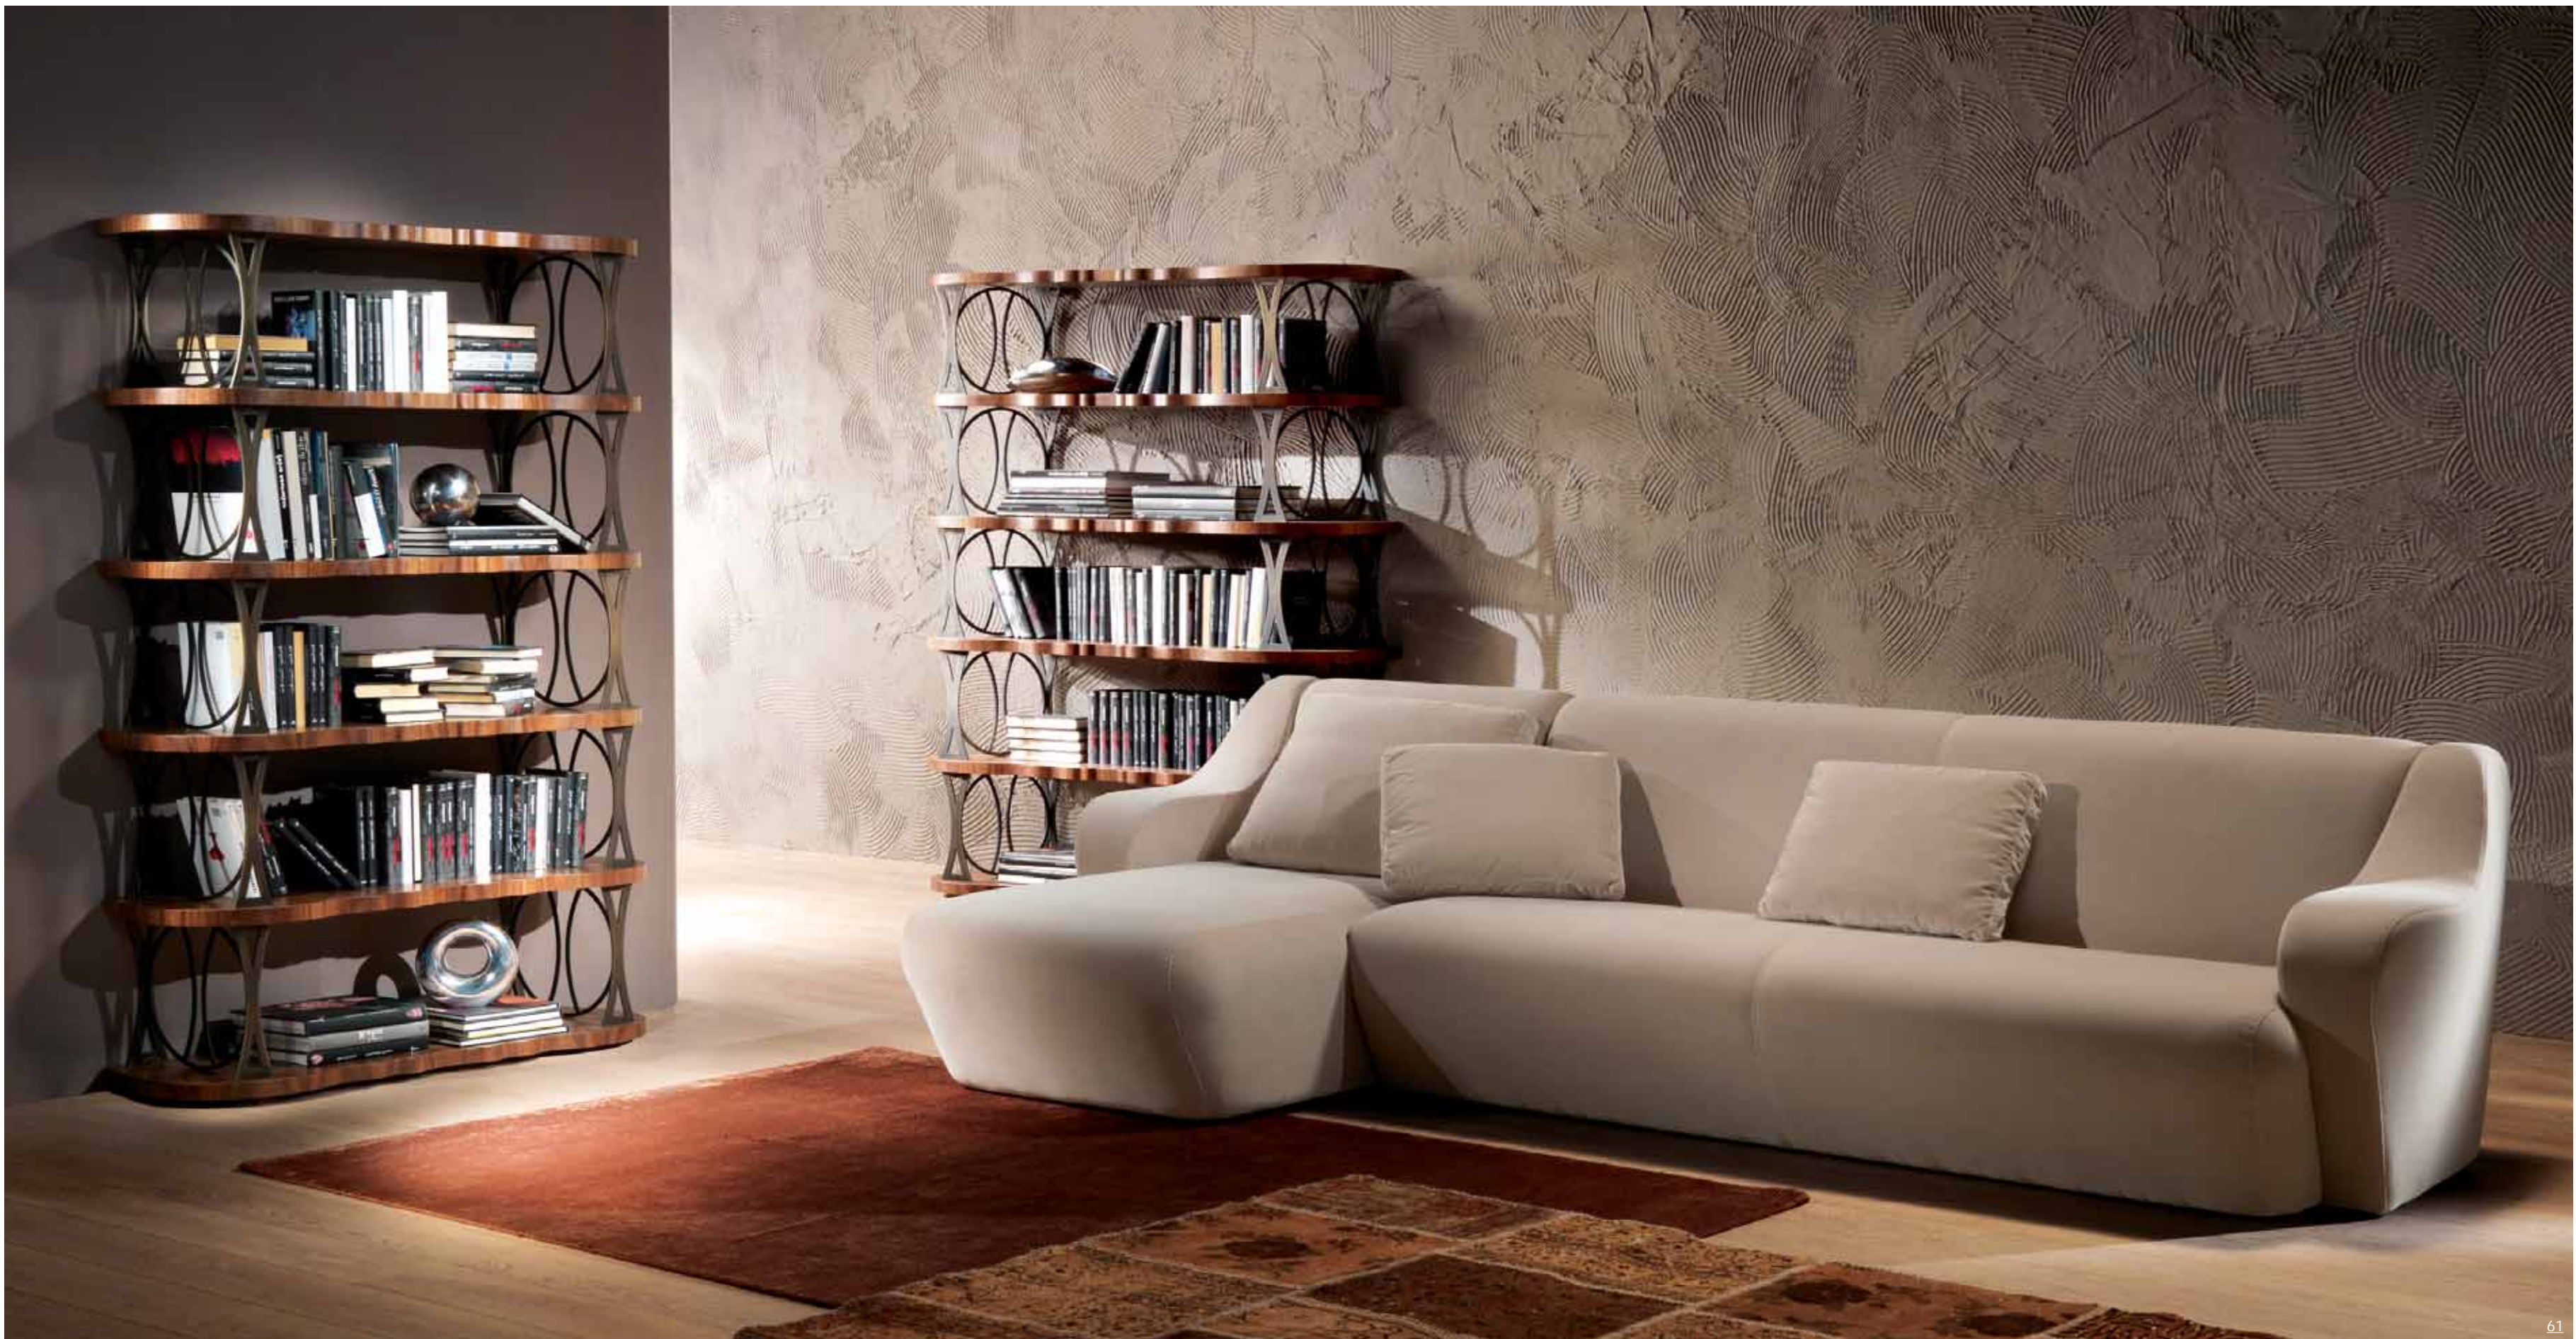

CARPANELLI

CONTEMPORARY

LB31

Mistral

Mensole

Shelves

D118

Morfeo

Divano componibile

Modular sofa