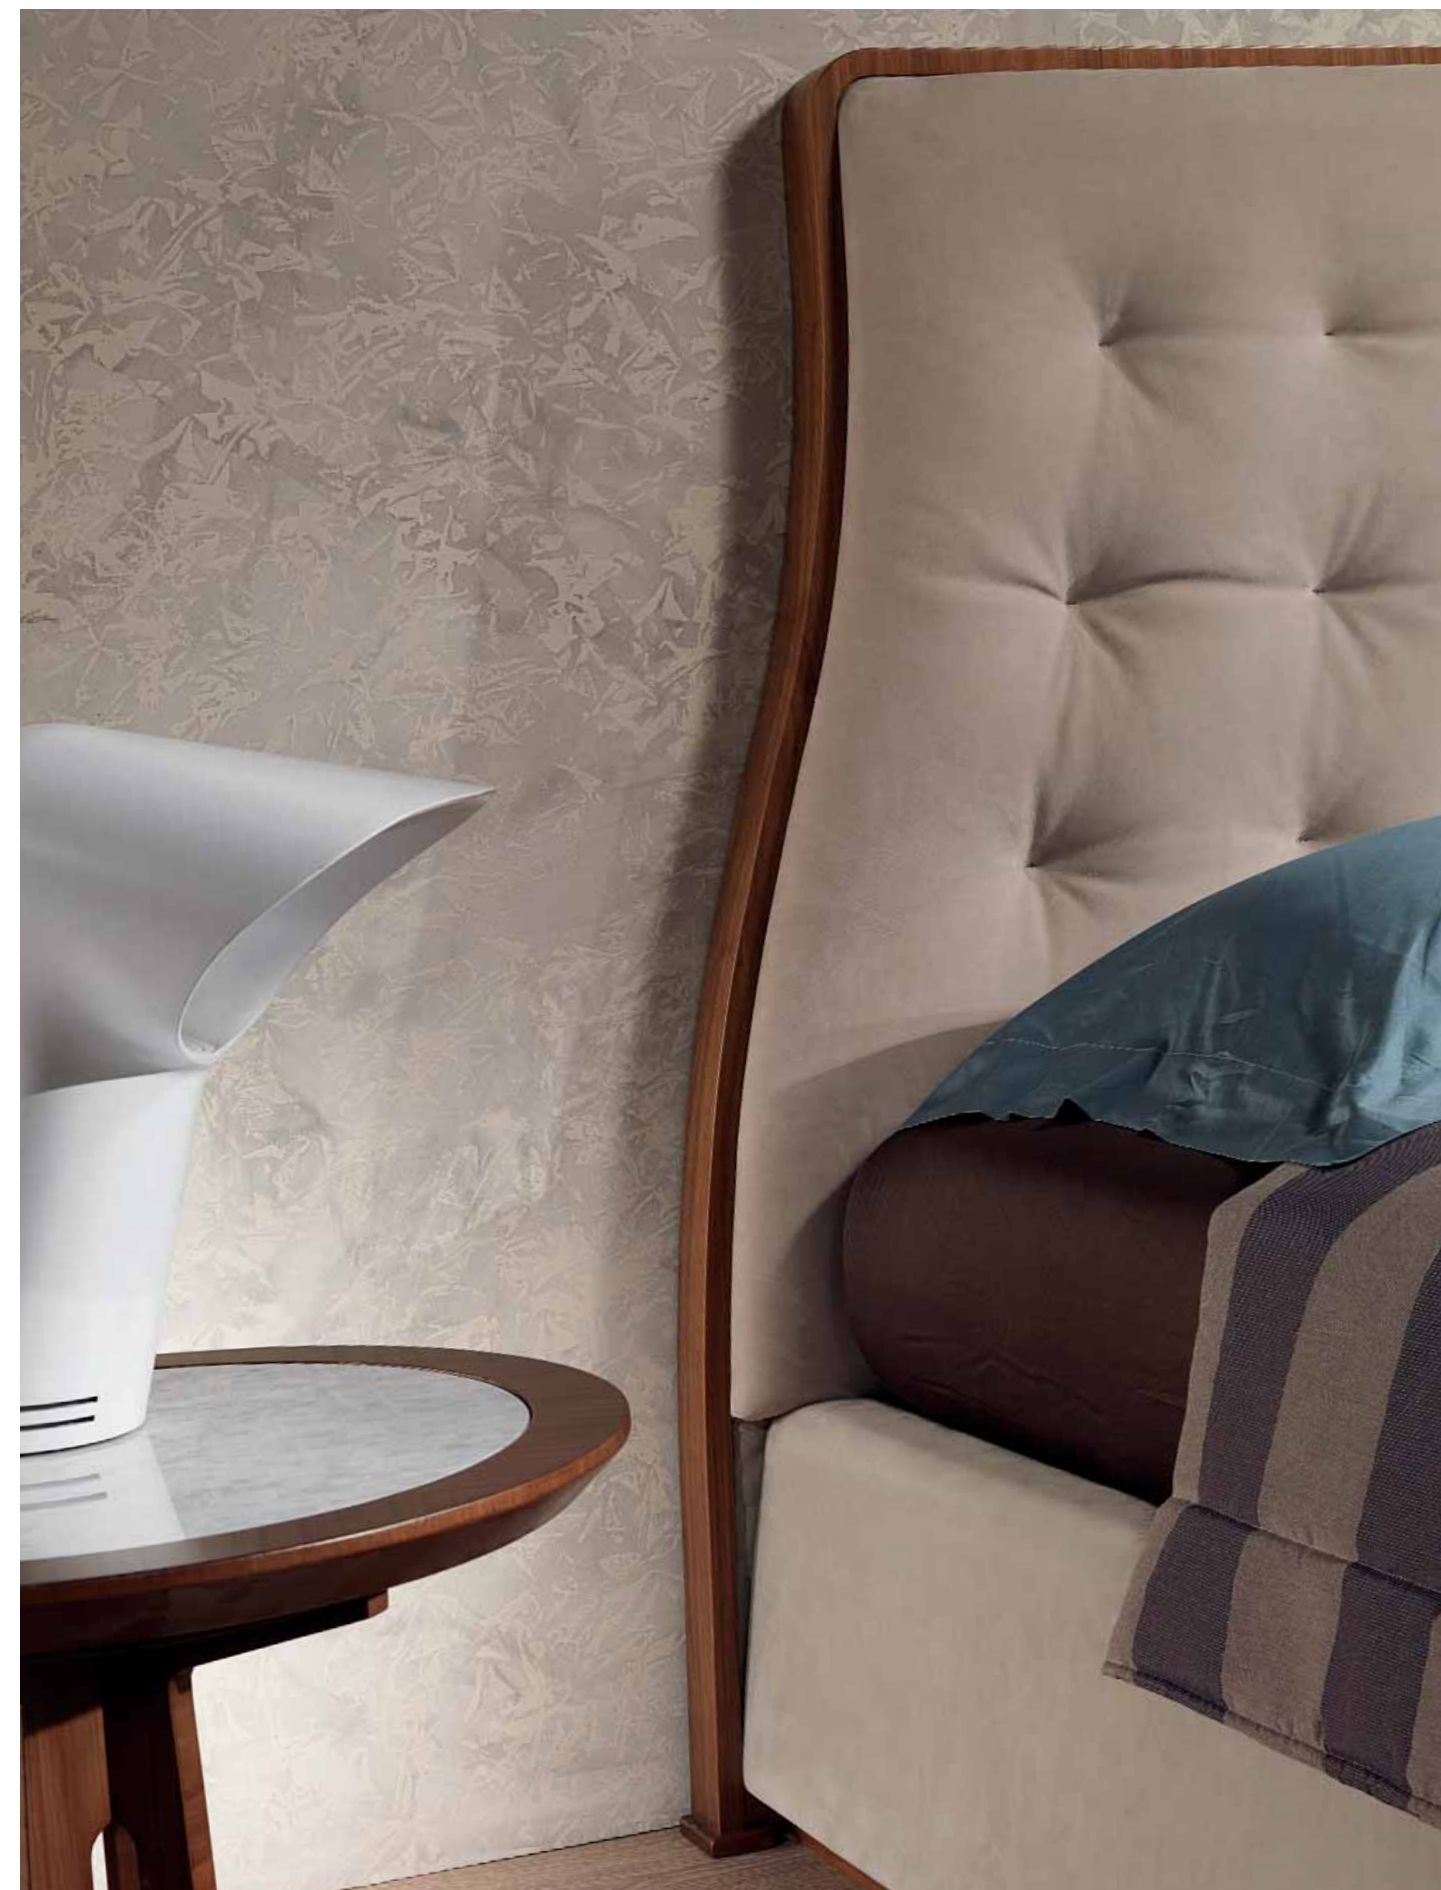

Bed

CARPANELLI

CONTEMPORARY

LE23

Desyo

Letto

Bed

NIGHT SYSTEM