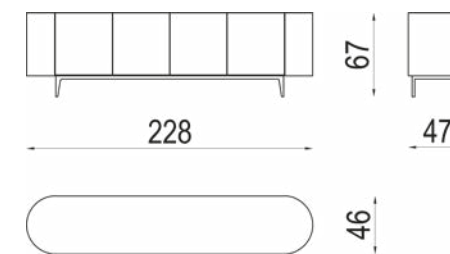

ALFEA (CR79)