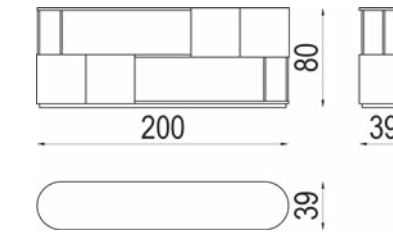

ALMA (CD35)

ALFEA (CR79)

CONTOUR (DI58-01)

CONTOUR (DI58-02)