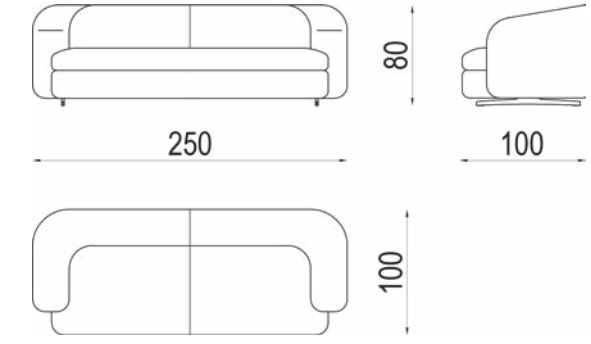

CONTOUR (DI58-02)