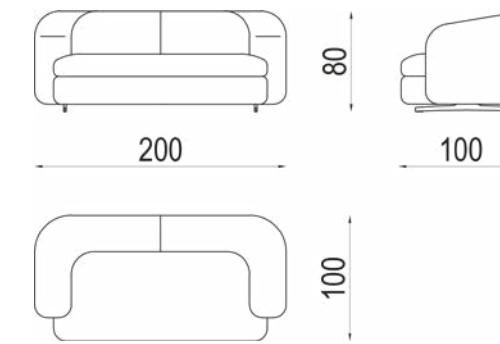

CONTOUR (DI58-01)