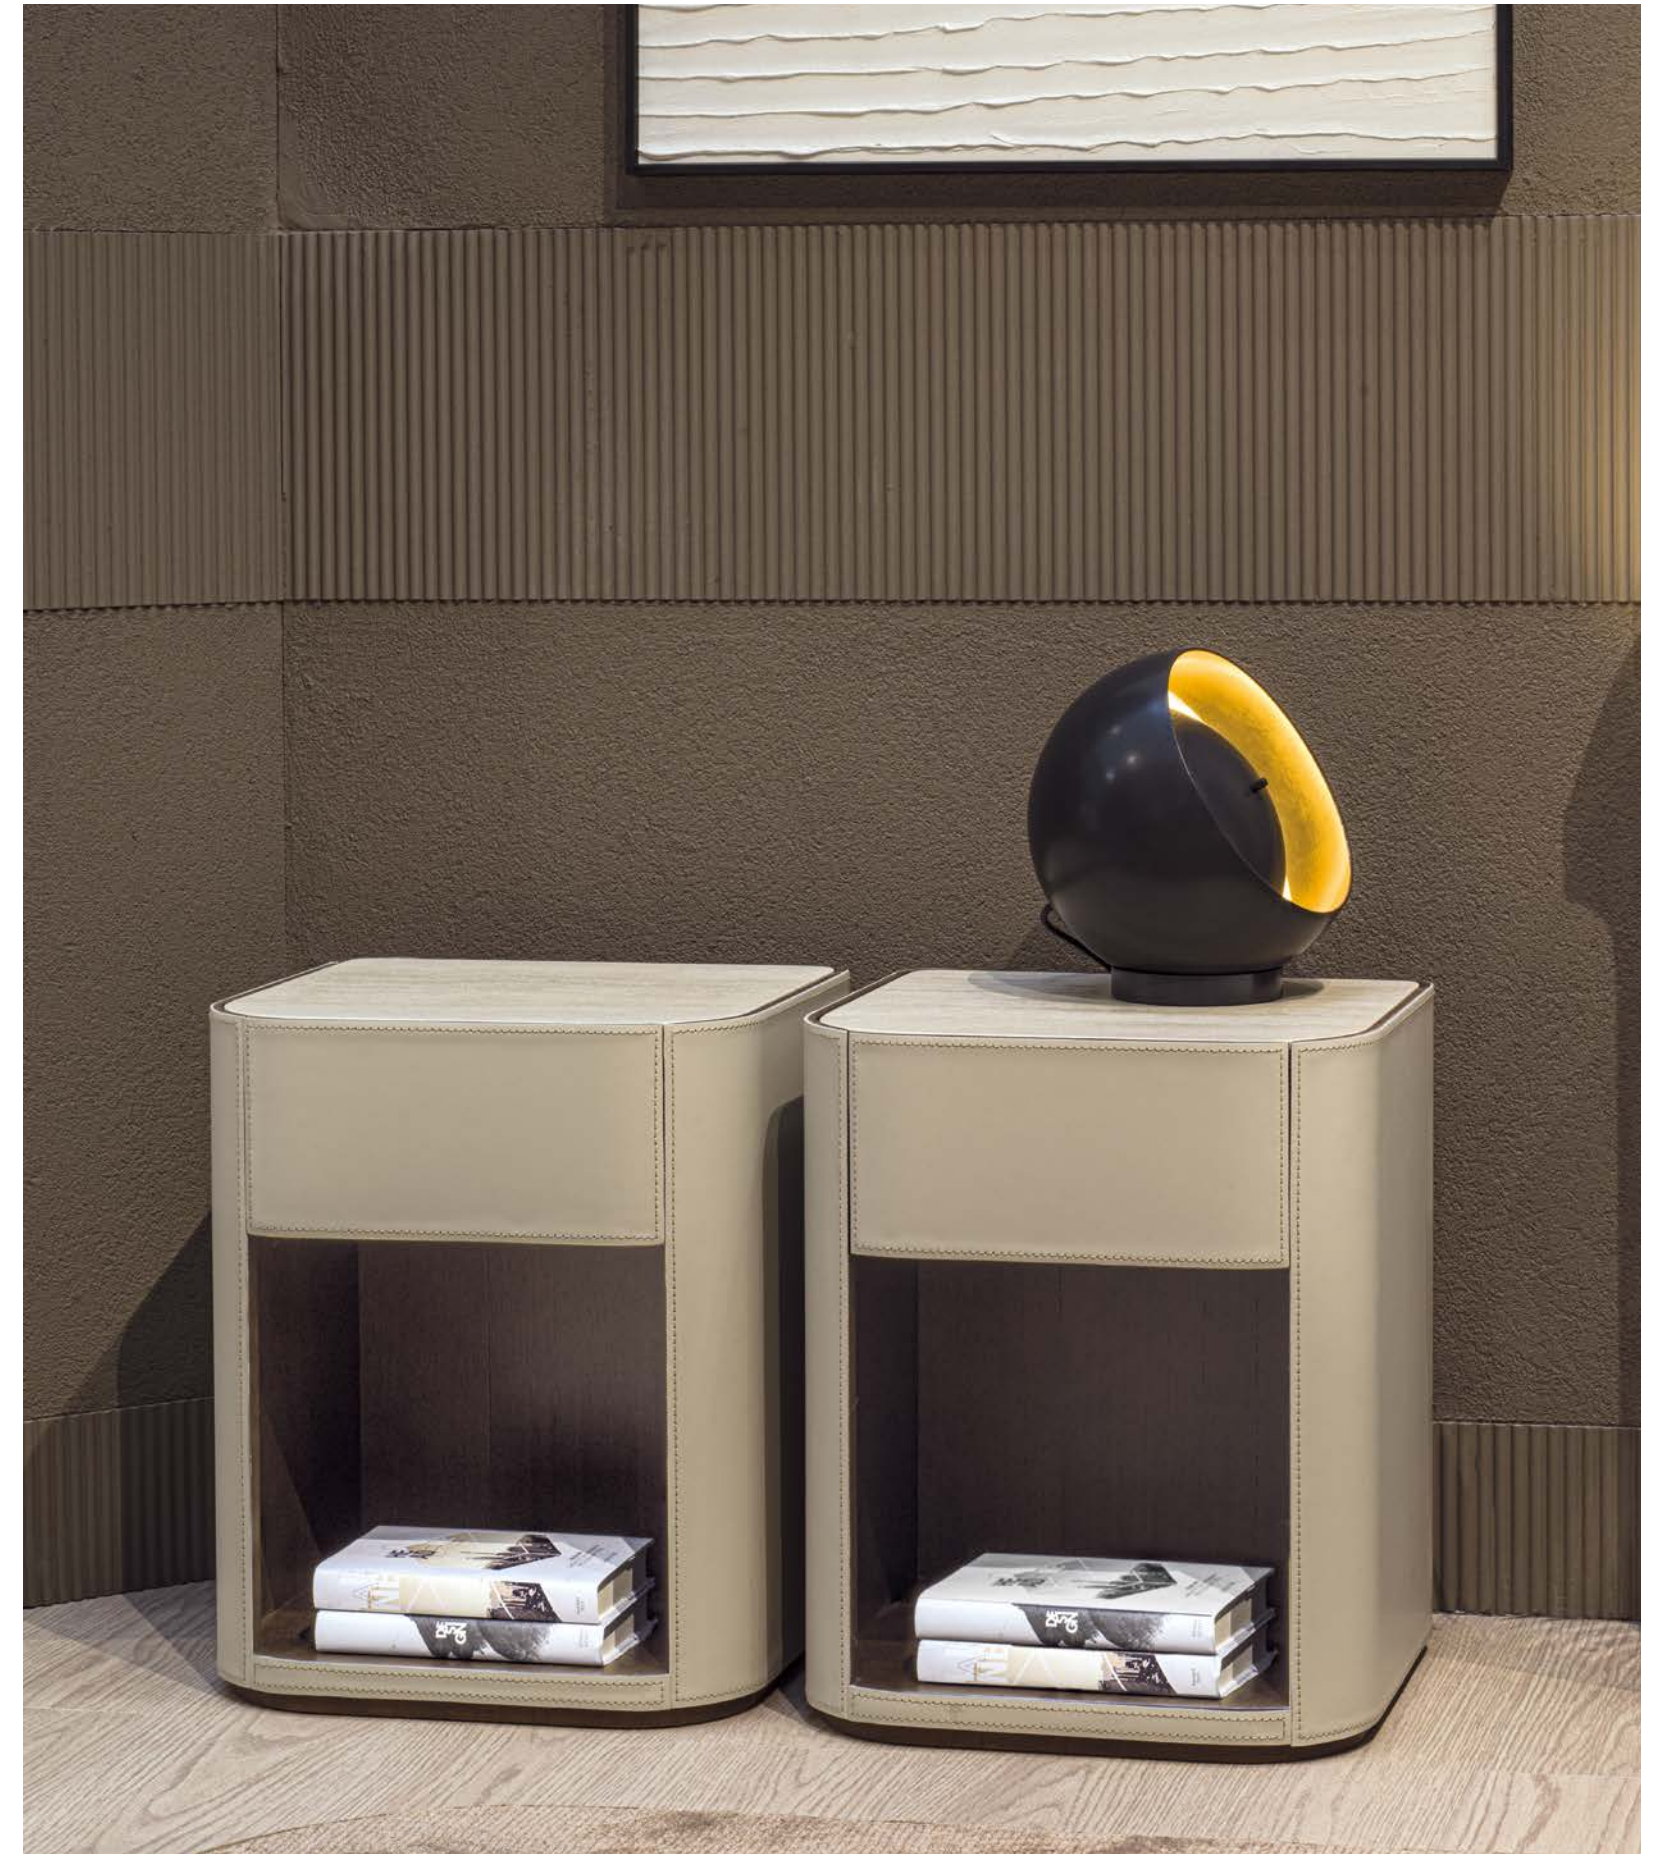

# Shape

**SHAPE (SC34)**  
writing desk

**SHAPE (PO84)**  
swivel small armchair

Aida

ALFEA (CR79G)  
sideboard

A f e a

Gae

GAE (LB52)  
bookcase

**GAE (CR76L)**  
sideboard

**SEE YE (TL76V)**  
coffee table

**SHAPE (PO88, PO87)**  
bergere & pouf

DOLFIN (LE33)  
bed

ALMA (CD35)  
bedside table

Alma

ALMA  
(CD35MH)  
bedside table

ALMA (CD35)  
bedside table